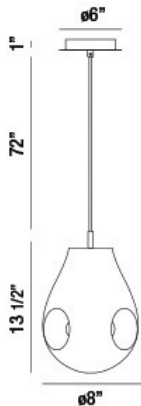

## BENALTO, 8" ROUND PENDANT

### PRODUCT DETAILS

No.	:	34288-023
Product Color	:	CHROME
Product Material	:	METAL
Shade / Accent Colour	:	CHROME
Shade / Accent Material	:	HAND-BLOWN GLASS
Diameter	:	8"
Height	:	13.5"
Overall Height	:	86.5"
Weight	:	2.2lbs

### LIGHT SOURCE DETAILS

Number of Bulbs	:	1
Light Source	:	Incandescent
Light Source Type	:	A19
Input Voltage	:	120V
Bulb Voltage	:	120V
Socket Type	:	E26
Wattage	:	60W
Total Wattage	:	60W
Bulb Included	:	No
Dimmable	:	Yes

### TECHNICAL DETAILS

Hanging Support Type	:	WIRE
Hanging Support Length	:	72"
Canopy / Backplate Height	:	1"
Canopy / Backplate Dia.	:	6"
Location	:	DRY
Approval	:	