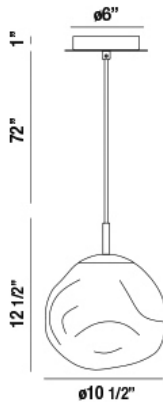

### Product Details

Item No.	:	34287-033
Finish	:	Gold
Shade	:	Glass
Diameter	:	10.5"
Height	:	12.5"
Est. Weight	:	4.9 lbs
Approval	:	cULus

### TECHNICAL DETAILS

Hanging Support Type	:	Wire
Wire Length	:	72"
Power Wire Length	:	96"
Canopy Diameter	:	6"
Canopy Height	:	1"