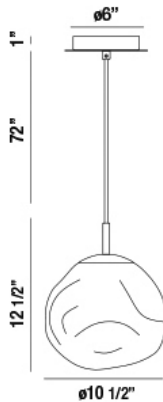

BANKWELL, 1LT PENDANT

Product Details

Item No.	:	34287-026
Finish	:	Chrome
Shade	:	Glass
Diameter	:	10.5"
Height	:	12.5"
Est. Weight	:	4.9 lbs
Approval	:	cULus

BULB DETAILS

No. of Bulbs	:	1
Bulb Type	:	A19
Bulb Voltage	:	120V
Bulb Wattage	:	60W
Bulb Socket	:	E26
Input Voltage	:	120V
Dimmable	:	No
Bulb Included	:	No

Options Available

ITEM NO.	FINISH	SHADE
34287-019	Copper	Glass
34287-026	Chrome	Glass
34287-033	Gold	Glass

TECHNICAL DETAILS

Hanging Support Type	:	Wire
Wire Length	:	72"
Power Wire Length	:	96"
Canopy Diameter	:	6"
Canopy Height	:	1"