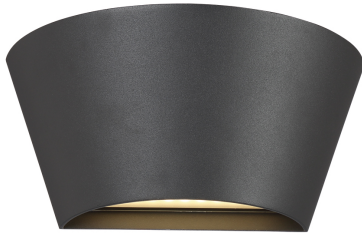

37175, OUTDOOR LED WALL MOUNT

Product Details

Item No.	:	34175-026
Finish	:	Graphite Grey
Width	:	9.75"
Height	:	4.75"
Max Extension	:	5.5"
Est. Weight	:	4.73 lbs
IP Rating	:	54
Approval	:	cULus

BULB DETAILS

No. of Bulbs	:	2
Bulb Type	:	LED
Bulb Voltage	:	120V
Bulb Wattage	:	18W
Bulb Socket	:	LED
Input Voltage	:	120V
Lumens	:	1100lm
Kelvin	:	3000K
CRI	:	80++
Bulb Included	:	Yes

Options Available

ITEM NO.	FINISH	SHADE
34175-019	Marine Grey	
34175-026	Graphite Grey	