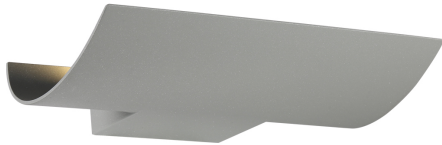

34172, OUTDOOR LED WALL MOUNT

Product Details

Item No.	:	34172-018
Finish	:	Marine Grey
Width	:	11.75"
Height	:	1.75"
Max Extension	:	7.75"
Est. Weight	:	4 lbs
IP Rating	:	54
Approval	:	cULus

BULB DETAILS

No. of Bulbs	:	1
Bulb Type	:	LED
Bulb Voltage	:	120V
Bulb Wattage	:	15W
Bulb Socket	:	LED
Input Voltage	:	120V
Lumens	:	2100lm
Kelvin	:	3000K
CRI	:	80++
Bulb Included	:	Yes

Options Available

ITEM NO.	FINISH	SHADE
34172-018	Marine Grey	
34172-025	Graphite Grey	