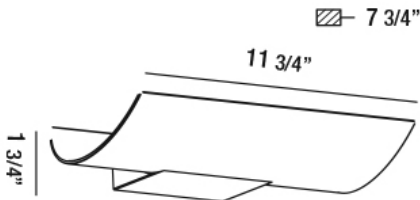

PROJECT INFORMATION

Job Name: Date: Type:

Comments: