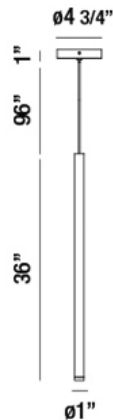

NAVADA, 1LT LRG LED PENDANT, 3W

Product Details

Item No.	:	34166-017
Finish	:	Satin Nickel
Shade	:	Frosted
Diameter	:	1"
Height	:	36"
Est. Weight	:	4.4 lbs
IP Rating	:	20
Approval	:	cETLus

BULB DETAILS

No. of Bulbs	:	1
Bulb Type	:	LED
Bulb Voltage	:	120V
Bulb Wattage	:	3W
Bulb Socket	:	LED
Input Voltage	:	120V
Lumens	:	255lm
Kelvin	:	3000K
CRI	:	90++
Bulb Included	:	Yes

Options Available

ITEM NO.	FINISH	SHADE
34166-017	Satin Nickel	Frosted
34166-024	Antique Brass Gold	Frosted
34166-031	White	Frosted
34166-048	Black	Frosted

TECHNICAL DETAILS

Hanging Support Type	:	Wire
Wire Length	:	96"
Power Wire Length	:	96"
Canopy Diameter	:	4.75"
Canopy Height	:	0.75"
Driver	:	Ever Shing