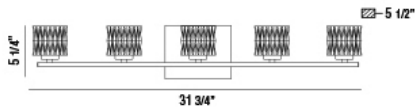

GUELPH, 5LT LED BATH BAR

Product Details

Item No.	:	34162-019
Finish	:	Chrome
Shade	:	Clear
Width	:	31.75"
Height	:	5.13"
Max Extension	:	5.75"
Est. Weight	:	7.26 lbs
IP Rating	:	20
Approval	:	cETLus

BULB DETAILS

ITEM NO.	FINISH	SHADE
34162-019	Chrome	Clear

TECHNICAL DETAILS

Canopy Length	:	6.5"
Canopy Width	:	5"
Canopy Height	:	1.25"
Driver	:	Ek-top

PROJECT INFORMATION

Job Name: Date: Type:

Comments: