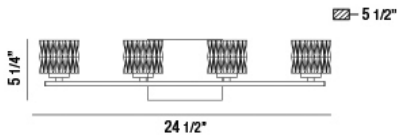

GUELPH, 4LT LED BATH BAR

Product Details

| | | |
|---------------|---|-----------|
| Item No. | : | 34161-012 |
| Finish | : | Chrome |
| Shade | : | Clear |
| Width | : | 24.5" |
| Height | : | 5.13" |
| Max Extension | : | 5.75" |
| Est. Weight | : | 6.16 lbs |
| IP Rating | : | 20 |
| Approval | : | cETLus |

BULB DETAILS

| | | |
|---------------|---|--------|
| No. of Bulbs | : | 4 |
| Bulb Type | : | LED |
| Bulb Voltage | : | 120V |
| Bulb Wattage | : | 6W |
| Bulb Socket | : | LED |
| Input Voltage | : | 120V |
| Dimmable | : | Yes |
| Lumens | : | 2052lm |
| Kelvin | : | 3000K |
| CRI | : | 90+ |
| Bulb Included | : | Yes |

Options Available

| ITEM NO. | FINISH | SHADE |
|-----------|--------|-------|
| 34161-012 | Chrome | Clear |

TECHNICAL DETAILS

| | | |
|---------------|---|--------|
| Canopy Length | : | 6.5" |
| Canopy Width | : | 5" |
| Canopy Height | : | 1.25" |
| Driver | : | Ek-top |