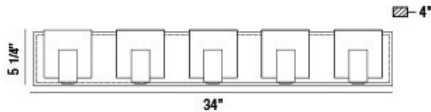

CANMORE, 5-LIGHT LED BATHBAR

PRODUCT DETAILS

No.	:	34145-025
Product Color	:	BLACK
Product Material	:	METAL
Shade / Accent Colour	:	FROSTED
Shade / Accent Material	:	ACRYLIC
Width	:	34"
Height	:	5.25"
Ext	:	4"
Weight	:	7.5lbs

LIGHT SOURCE DETAILS

Light Source Type	:	INTEGRATED LED
Input Voltage	:	120V
Bulb Voltage	:	120V
Total Wattage	:	40W
Total Lumen	:	3400lm
Kelvin	:	3000K
CRI	:	90+
Dimmable	:	Yes

Options Available

ITEM NO.	FINISH	SHADE
34145-012	CHROME	FROSTED
34145-025	BLACK	FROSTED

TECHNICAL DETAILS

Canopy / Backplate Length	:	34"
Canopy / Backplate Height	:	1.25"
Canopy / Backplate Width	:	5"
Location	:	DAMP
Approval	:	

PROJECT INFORMATION

Job Name: Date: Type:

Comments: