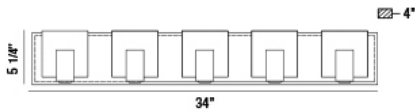

CANMORE, 5LT BATHBAR

Product Details

Item No.	:	34145-012
Finish	:	Chrome
Shade	:	Frosted
Width	:	34"
Height	:	5.25"
Max Extension	:	4"
Est. Weight	:	8.36 lbs
IP Rating	:	20
Approval	:	cETLus

BULB DETAILS

ITEM NO.	FINISH	SHADE
34145-012	Chrome	Frosted

TECHNICAL DETAILS

Canopy Length	:	34"
Canopy Width	:	5"
Canopy Height	:	1.25"
Driver	:	Ek-top

PROJECT INFORMATION

Job Name: Date: Type:

Comments: