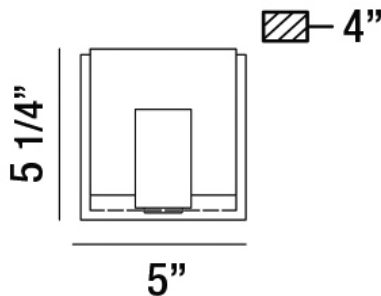

CANMORE, 1LT LED WALLSCONCE

Product Details

Item No.	:	34142-011
Finish	:	Chrome
Shade	:	Frosted
Width	:	5"
Height	:	5"
Max Extension	:	4.25"
Est. Weight	:	1.76 lbs
IP Rating	:	20
Approval	:	cETLus

BULB DETAILS

ITEM NO.	FINISH	SHADE
34142-011	Chrome	Frosted

TECHNICAL DETAILS

Canopy Length	:	5"
Canopy Width	:	5"
Canopy Height	:	1.25"
Driver	:	Ek-top

PROJECT INFORMATION

Job Name: Date: Type:

Comments: