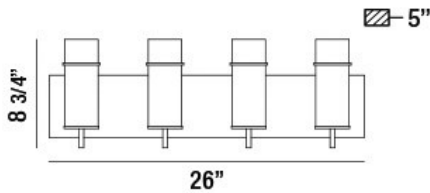

PISTA, 26" VANITY LIGHT

PRODUCT DETAILS

No.	:	34135-047
Product Color	:	GOLD
Product Material	:	METAL
Shade / Accent Colour	:	CLEAR
Shade / Accent Material	:	GLASS
Width	:	26"
Height	:	8.75"
Ext	:	5"
Weight	:	7.2lbs

Options Available

ITEM NO.	FINISH	SHADE
34135-013	CHROME	CLEAR
34135-020	BRONZE	CLEAR
34135-039	BLACK	CLEAR
34135-047	GOLD	CLEAR

TECHNICAL DETAILS

Canopy / Backplate Length	:	26"
Canopy / Backplate Height	:	1"
Canopy / Backplate Width	:	5"
Mounting	:	Up
Location	:	DAMP
Approval	:	