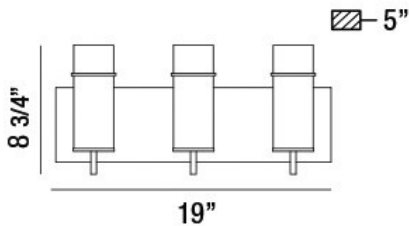

PISTA, 19" VANITY LIGHT

PRODUCT DETAILS

No.	:	34134-040
Product Color	:	GOLD
Product Material	:	METAL
Shade / Accent Colour	:	CLEAR
Shade / Accent Material	:	GLASS
Width	:	19"
Height	:	8.75"
Ext	:	5"
Weight	:	5.5lbs

Options Available

ITEM NO.	FINISH	SHADE
34134-016	CHROME	CLEAR
34134-023	BRONZE	CLEAR
34134-032	BLACK	CLEAR
34134-040	GOLD	CLEAR

TECHNICAL DETAILS

Canopy / Backplate Length	:	19"
Canopy / Backplate Height	:	1"
Canopy / Backplate Width	:	5"
Mounting	:	Up
Location	:	DAMP
Approval	:	