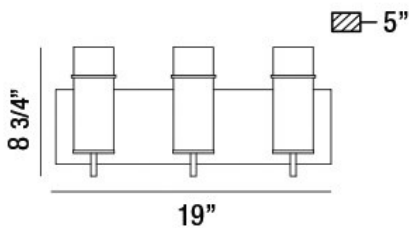

### PRODUCT DETAILS

No.	:	34134-032
Product Color	:	BLACK
Product Material	:	METAL
Shade / Accent Colour	:	CLEAR
Shade / Accent Material	:	GLASS
Width	:	19"
Height	:	8.75"
Ext	:	5"
Weight	:	5.5lbs

### TECHNICAL DETAILS

Canopy / Backplate Length	:	19"
Canopy / Backplate Height	:	1"
Canopy / Backplate Width	:	5"
Mounting	:	Up
Location	:	DAMP
Approval	:	