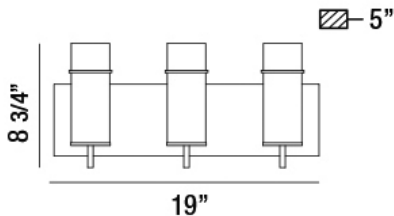

PISTA, 3LT BATH BAR

Product Details

Item No.	:	34134-016
Finish	:	Chrome
Shade	:	Clear
Width	:	19"
Height	:	9"
Max Extension	:	5"
Est. Weight	:	5.5 lbs
Approval	:	cULus

BULB DETAILS

No. of Bulbs	:	3
Bulb Type	:	T10
Bulb Voltage	:	120V
Bulb Wattage	:	60W
Bulb Socket	:	E26
Input Voltage	:	120V
Dimmable	:	No
Bulb Included	:	Yes

Options Available

ITEM NO.	FINISH	SHADE
34134-016	Chrome	Clear
34134-023	Bronze	Clear

TECHNICAL DETAILS

Canopy Length	:	19"
Canopy Width	:	5"
Canopy Height	:	1"

PROJECT INFORMATION

Job Name: Date: Type:

Comments: