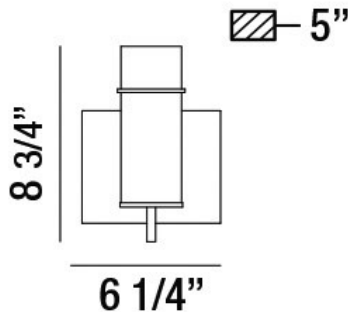

PISTA, 6" VANITY LIGHT

PRODUCT DETAILS

No.	:	34133-036
Product Color	:	BLACK
Product Material	:	METAL
Shade / Accent Colour	:	CLEAR
Shade / Accent Material	:	GLASS
Width	:	6.25"
Height	:	8.75"
Ext	:	5"
Weight	:	1.7lbs

Options Available

ITEM NO.	FINISH	SHADE
34133-019	CHROME	CLEAR
34133-026	BRONZE	CLEAR
34133-036	BLACK	CLEAR
34133-043	GOLD	CLEAR

TECHNICAL DETAILS

Canopy / Backplate Length	:	6.25"
Canopy / Backplate Height	:	1"
Canopy / Backplate Width	:	5"
Mounting	:	Up
Location	:	DAMP
Approval	:	