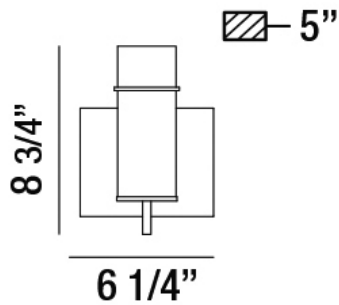

PISTA, 1LT WALL SCONCE

Product Details

Item No.	:	34133-019
Finish	:	Chrome
Shade	:	Clear
Width	:	6.25"
Height	:	9"
Max Extension	:	5"
Est. Weight	:	2.86 lbs
Approval	:	cULus

BULB DETAILS

No. of Bulbs	:	1
Bulb Type	:	T10
Bulb Voltage	:	120V
Bulb Wattage	:	60W
Bulb Socket	:	E26
Input Voltage	:	120V
Dimmable	:	No
Bulb Included	:	Yes

Options Available

ITEM NO.	FINISH	SHADE
34133-019	Chrome	Clear
34133-026	Bronze	Clear

TECHNICAL DETAILS

Canopy Length	:	6.25"
Canopy Width	:	5"
Canopy Height	:	1"

PROJECT INFORMATION

Job Name: Date: Type:

Comments: