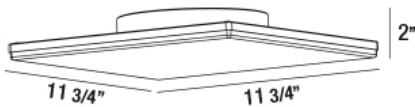

34117, SQUARE OUTDOOR LED SURFACE MOUNT

Product Details

Item No.	:	34117-019
Finish	:	Graphite Grey
Shade	:	Frosted Acrylic
Length	:	11.75"
Width	:	11.75"
Max Extension	:	2"
Est. Weight	:	5.61 lbs
IP Rating	:	65
Approval	:	cULus

ITEM NO.	FINISH	SHADE
34117-019	Graphite Grey	Frosted Acrylic

TECHNICAL DETAILS

Canopy Diameter	:	6.75"
Canopy Height	:	1.5"
Driver	:	Royalux

PROJECT INFORMATION

Job Name: Date: Type:

Comments: