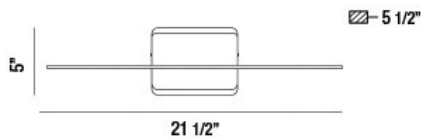

ANTON, WALL MOUNT

PRODUCT DETAILS

No.	:	34110-010
Product Color	:	BRUSHED NICKEL
Product Material	:	METAL
Shade / Accent Colour	:	ACRYLIC
Shade / Accent Material	:	ACRYLIC
Width	:	21.5"
Height	:	5"
Ext	:	5.5"
Weight	:	2.2LBS

TECHNICAL DETAILS

Canopy / Backplate Length	:	6.25"
Canopy / Backplate Height	:	1.25"
Canopy / Backplate Width	:	4.25"
Mounting	:	DOWN
IP Rating	:	DRY
Location	:	DRY
Approval	:	

PROJECT INFORMATION

 Job Name: Date: Type: