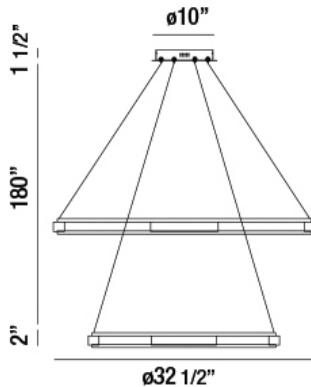

FANTON, 2-TIER LED CHANDELIER

Product Details

Item No.	:	34105-016
Finish	:	Chrome
Shade	:	Frosted Acrylic
Diameter	:	32.5"
Height	:	2"
Est. Weight	:	20.9 lbs
IP Rating	:	20
Approval	:	cETLus

BULB DETAILS

ITEM NO.	FINISH	SHADE
34105-016	Chrome	Frosted Acrylic

TECHNICAL DETAILS

Hanging Support Type	:	Aircraft Cable
Aircraft Cable Length	:	180"
Power Wire Length	:	180"
Canopy Width	:	1.75"
Canopy Diameter	:	8.75"
Driver	:	Eaglerise