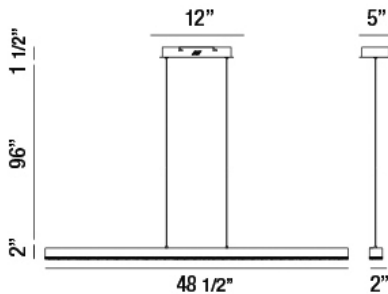

SANTI, LARGE LINEAR LED CHANDELIER, 36W

Product Details

Item No.	:	34101-018
Finish	:	Chrome
Shade	:	Clear
Length	:	48.5"
Width	:	2"
Height	:	2"
Est. Weight	:	13.2 lbs
IP Rating	:	20
Approval	:	cETLus

BULB DETAILS

ITEM NO.	FINISH	SHADE
34101-018	Chrome	Clear

TECHNICAL DETAILS

Hanging Support Type	:	Aircraft Cable
Aircraft Cable Length	:	96"
Power Wire Length	:	96"
Canopy Length	:	12"
Canopy Width	:	1.75"
Canopy Height	:	5.25"
Driver	:	Hueuc