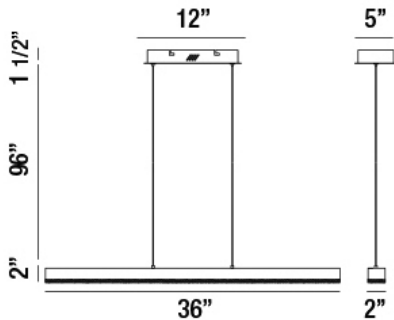

SANTI, SMALL LINEAR LED CHANDELIER, 27W

Product Details

Item No.	:	34100-011
Finish	:	Chrome
Shade	:	Clear
Length	:	36"
Width	:	2"
Height	:	2"
Est. Weight	:	11 lbs
IP Rating	:	20
Approval	:	cETLus

BULB DETAILS

ITEM NO.	FINISH	SHADE
34100-011	Chrome	Clear

TECHNICAL DETAILS

Hanging Support Type	:	Aircraft Cable
Aircraft Cable Length	:	96"
Power Wire Length	:	96"
Canopy Length	:	12"
Canopy Width	:	1.75"
Canopy Height	:	5.25"
Driver	:	Hueuc