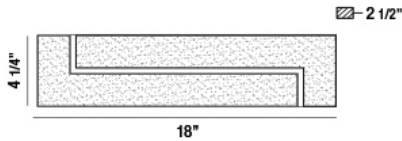

TECHNICAL DETAILS

Driver	:	Hueuc

PROJECT INFORMATION

Job Name: Date: Type:

Comments: