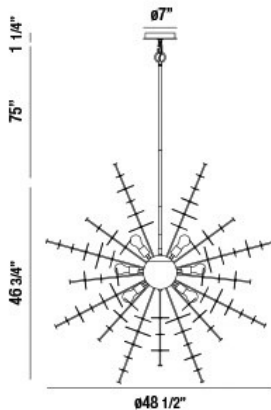

BONAZZI, 49" ROUND CHANDELIER

Options Available

ITEM NO.	FINISH	SHADE
34084-014	SATIN BRASS	AMBER/CLEAR/FROSTED
34084-021	CHROME	SMOKE/CLEAR/FROSTED

PRODUCT DETAILS

No.	:	34084-021
Product Color	:	CHROME
Product Material	:	METAL
Shade / Accent Colour	:	SMOKE/CLEAR/FROSTED
Shade / Accent Material	:	GLASS/METAL DISCS
Diameter	:	48.5"
Height	:	46.75"
Overall Height	:	123"
Weight	:	37lbs

LIGHT SOURCE DETAILS

Number of Bulbs	:	12
Light Source	:	Incandescent
Light Source Type	:	A19
Input Voltage	:	120V
Bulb Voltage	:	120V
Socket Type	:	E26
Wattage	:	60W
Total Wattage	:	720W
Bulb Included	:	No
Dimmable	:	Yes

TECHNICAL DETAILS

Hanging Support Type	:	ROD
Hanging Support Length	:	75"
Rods Included	:	3"+6"+12"+18"+18"+18"
Canopy / Backplate Height	:	1.25"
Canopy / Backplate Dia.	:	7"
Location	:	DRY
Approval	:	