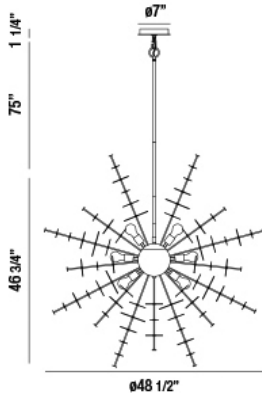

### Product Details

Item No.	:	34084-014
Finish	:	Brass
Diameter	:	48.5"
Height	:	46.75"
Est. Weight	:	123.64 lbs
Approval	:	cULus

### TECHNICAL DETAILS

Hanging Support Type	:	Rod
Rod Length	:	57"
Power Wire Length	:	96"
Canopy Diameter	:	7"
Canopy Height	:	1.25"