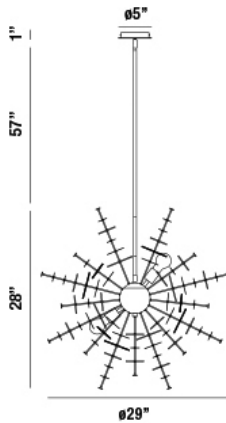

BONAZZI, 9LT CHANDELIER

Product Details

Item No.	:	34083-024
Finish	:	Chrome
Diameter	:	29"
Height	:	28"
Est. Weight	:	52.36 lbs
Approval	:	cULus

BULB DETAILS

No. of Bulbs	:	9
Bulb Type	:	A19
Bulb Voltage	:	120V
Bulb Wattage	:	60W
Bulb Socket	:	E26
Input Voltage	:	120V
Dimmable	:	No
Bulb Included	:	No

Options Available

ITEM NO.	FINISH	SHADE
34083-017	Brass	
34083-024	Chrome	

TECHNICAL DETAILS

Hanging Support Type	:	Rod
Rod Length	:	57"
Power Wire Length	:	63"
Canopy Diameter	:	5"
Canopy Height	:	1"

PROJECT INFORMATION