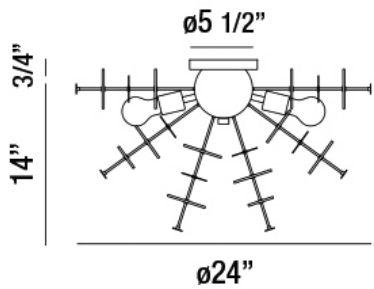

### Product Details

Item No.	:	34081-020
Finish	:	Chrome
Diameter	:	24"
Height	:	14"
Est. Weight	:	22 lbs
Approval	:	cULus

### TECHNICAL DETAILS

Canopy Diameter	:	5.5"
Canopy Height	:	0.75"