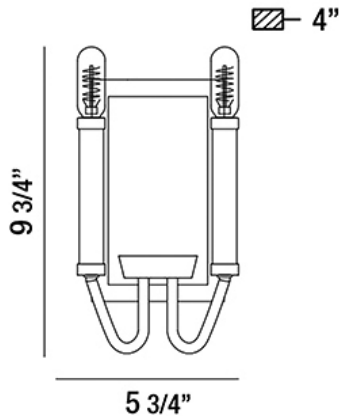

### Product Details

Item No.	:	34069-011
Finish	:	Black
Width	:	5.75"
Height	:	9.75"
Max Extension	:	4"
Est. Weight	:	3.96 lbs
Approval	:	cULus

### TECHNICAL DETAILS

Canopy Length	:	1"
Canopy Height	:	4.75"