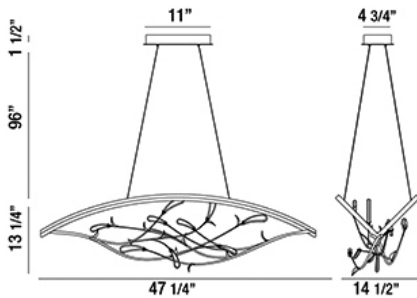

BASILICA, LINEAR LED CHANDELIER

Product Details

Item No.	:	34065-013
Finish	:	Oil Rubbed Bronze
Length	:	47.25"
Width	:	14.5"
Height	:	13.25"
Est. Weight	:	17.05 lbs
Approval	:	cETLus

BULB DETAILS

No. of Bulbs	:	2
Bulb Type	:	LED
Bulb Voltage	:	120V
Bulb Wattage	:	56W
Bulb Socket	:	LED
Input Voltage	:	120V
Dimmable	:	Yes
Lumens	:	5800lm
Kelvin	:	3000K
CRI	:	80++
Bulb Included	:	Yes

Options Available

ITEM NO.	FINISH	SHADE
34065-013	Oil Rubbed Bronze	

TECHNICAL DETAILS

Hanging Support Type	:	Aircraft Cable
Aircraft Cable Length	:	96"
Power Wire Length	:	96"
Canopy Length	:	11.75"
Canopy Width	:	5.5"
Canopy Height	:	1.5"
Driver	:	Hueuc