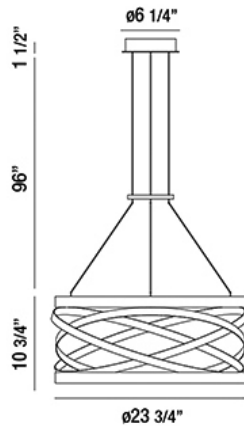

AVITA, LARGE LED CHANDELIER

Product Details

Item No.	:	34063-019
Finish	:	Oil Rubbed Bronze
Diameter	:	23.75"
Height	:	10.75"
Est. Weight	:	20.9 lbs
Approval	:	cETLus

BULB DETAILS

No. of Bulbs	:	1
Bulb Type	:	LED
Bulb Voltage	:	120V
Bulb Wattage	:	36W
Bulb Socket	:	LED
Input Voltage	:	120V
Dimmable	:	Yes
Lumens	:	3060lm
Kelvin	:	3000K
CRI	:	80++
Bulb Included	:	Yes

Options Available

ITEM NO.	FINISH	SHADE
34063-019	Oil Rubbed Bronze	

TECHNICAL DETAILS

Hanging Support Type	:	Aircraft Cable
Aircraft Cable Length	:	96"
Power Wire Length	:	96"
Canopy Diameter	:	6.25"
Canopy Height	:	1.5"
Driver	:	Hueuc