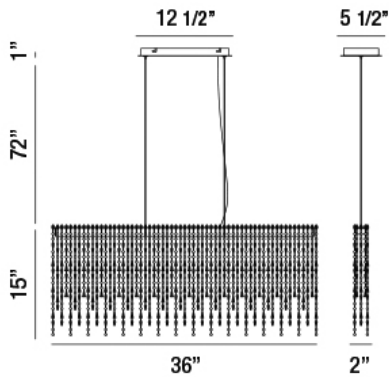

ATWATER, ATWATER, SMALL LINEAR LED PENDANT

Product Details

Item No.	:	34044-018
Finish	:	Chrome
Shade	:	Clear
Length	:	36"
Width	:	5.5"
Height	:	15"
Est. Weight	:	12.32 lbs
Approval	:	cETLus

BULB DETAILS

ITEM NO.	FINISH	SHADE
34044-018	Chrome	Clear

TECHNICAL DETAILS

Hanging Support Type	:	Aircraft Cable
Aircraft Cable Length	:	96"
Power Wire Length	:	72"
Canopy Length	:	12.5"
Canopy Width	:	5.5"
Canopy Height	:	1"