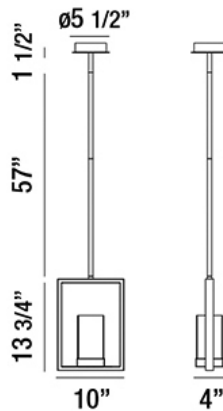

LONDRA, LONDRA, LED PENDANT

Product Details

Item No.	:	34038-024
Finish	:	Brass
Shade	:	Clear/frosted Glass
Length	:	10"
Width	:	4"
Height	:	14.5"
Est. Weight	:	2.49 lbs
Approval	:	cETLus

BULB DETAILS

No. of Bulbs	:	1
Bulb Type	:	LED
Bulb Voltage	:	120V
Bulb Wattage	:	4W
Bulb Socket	:	LED
Dimmable	:	Yes
Lumens	:	500lm
Kelvin	:	3000K
CRI	:	90++
Bulb Included	:	Yes

Options Available

ITEM NO.	FINISH	SHADE
34038-017	Chrome	Clear/frosted Glass
34038-024	Brass	Clear/frosted Glass

TECHNICAL DETAILS

Hanging Support Type	:	Rod
Rod Length	:	63"
Power Wire Length	:	57"
Canopy Length	:	5.5"
Canopy Width	:	5.5"
Canopy Height	:	1.5"