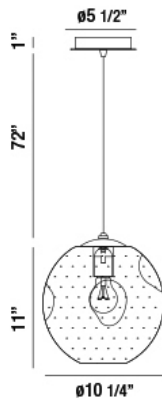

DELLA, DELLA, 1LT LARGE ROUND PENDANT

Product Details

Item No.	:	34036-037
Finish	:	Chrome
Shade	:	Green
Diameter	:	11"
Height	:	11.5"
Est. Weight	:	8.36 lbs
Approval	:	cETLus

BULB DETAILS

No. of Bulbs	:	1
Bulb Type	:	A19
Bulb Voltage	:	120V
Bulb Wattage	:	60W
Bulb Socket	:	E26
Dimmable	:	No
Bulb Included	:	No

Options Available

ITEM NO.	FINISH	SHADE
34036-013	Chrome	Pink
34036-020	Chrome	Smoke
34036-037	Chrome	Green

TECHNICAL DETAILS

Hanging Support Type	:	Wire
Wire Length	:	72"
Power Wire Length	:	72"
Canopy Diameter	:	5.5"
Canopy Height	:	1"