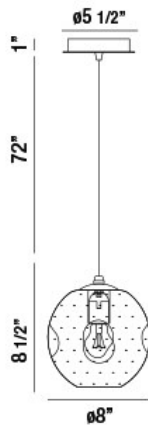

### PRODUCT DETAILS

No.	:	34035-030
Product Color	:	CHROME
Product Material	:	METAL
Shade / Accent Colour	:	GREEN
Shade / Accent Material	:	DIMPLED GLASS
Diameter	:	8"
Height	:	8.5"
Overall Height	:	81.5"
Weight	:	3.8lbs

### LIGHT SOURCE DETAILS

Number of Bulbs	:	1
Light Source	:	Incandescent
Light Source Type	:	A19
Input Voltage	:	120V
Bulb Voltage	:	120V
Socket Type	:	E26
Wattage	:	40W
Total Wattage	:	40W
Bulb Included	:	No
Dimmable	:	Yes

### TECHNICAL DETAILS

Hanging Support Type	:	WIRE
Hanging Support Length	:	72"
Canopy / Backplate Height	:	1"
Canopy / Backplate Dia.	:	5.5"
Location	:	DRY
Approval	:	