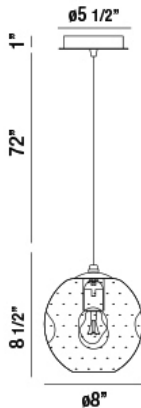

DELLA, DELLA, 1LT SMALL PENDANT

Product Details

Item No.	:	34035-030
Finish	:	Chrome
Shade	:	Green
Diameter	:	8"
Height	:	8.5"
Est. Weight	:	5.28 lbs
Approval	:	cETLus

BULB DETAILS

No. of Bulbs	:	1
Bulb Type	:	A19
Bulb Voltage	:	120V
Bulb Wattage	:	60W
Bulb Socket	:	E26
Dimmable	:	No
Bulb Included	:	No

Options Available

ITEM NO.	FINISH	SHADE
34035-016	Chrome	Pink
34035-023	Chrome	Smoke
34035-030	Chrome	Green

TECHNICAL DETAILS

Hanging Support Type	:	Wire
Wire Length	:	72"
Power Wire Length	:	72"
Canopy Diameter	:	5.5"
Canopy Height	:	1"