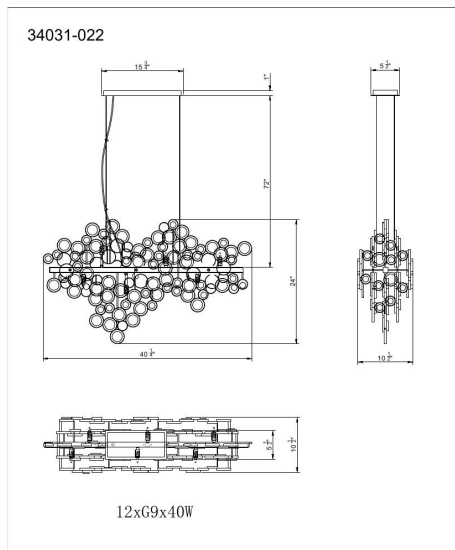

TRENTO, 12-LIGHT LINEAR CHANDELIER

PRODUCT DETAILS

No.	:	34031-022
Product Color	:	ANTIQUÉ GOLD
Product Material	:	METAL
Shade / Accent Colour	:	CLEAR
Shade / Accent Material	:	HAND PRESSED GLASS
Length	:	40.25"
Width	:	10.5"
Height	:	24"
Overall Height	:	97"
Weight	:	38lbs

LIGHT SOURCE DETAILS

Number of Bulbs	:	12
Light Source	:	Halogen
Light Source Type	:	G9
Input Voltage	:	120V
Bulb Voltage	:	120V
Socket Type	:	G9
Wattage	:	40W
Total Wattage	:	480W
Bulb Included	:	Yes
Dimmable	:	Yes

OPTIONS AVAILABLE

ITEM NO.	FINISH	SHADE
34031-018	CHAMPAGNE	
	SILVER	CLEAR
34031-022	ANTIQUÉ GOLD	CLEAR

TECHNICAL DETAILS

Hanging Support Type	:	AIRCRAFT CABLE
Hanging Support Length	:	72"
Canopy / Backplate Length	:	15.75"
Canopy / Backplate Height	:	1"
Canopy / Backplate Width	:	5.5"
IP Rating	:	DRY
Location	:	DRY
Approval	:	