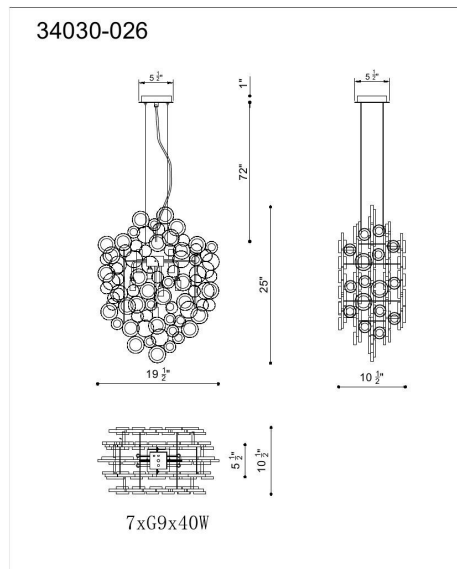

TRENTO, 7-LIGHT 25IN PENDANT CHANDELIER

PRODUCT DETAILS

No.	:	34030-011
Product Color	:	CHROME
Product Material	:	METAL
Shade / Accent Colour	:	CLEAR
Shade / Accent Material	:	GLASS
Length	:	19.5"
Width	:	10.5"
Height	:	25"
Overall Height	:	98"
Weight	:	30.8LBS

LIGHT SOURCE DETAILS

Number of Bulbs	:	7
Light Source	:	BULB
Light Source Type	:	G9
Input Voltage	:	120V
Bulb Voltage	:	120V
Socket Type	:	G9
Wattage	:	40W
Total Wattage	:	280W
Bulb Included	:	YES
Dimmable	:	YES

OPTIONS AVAILABLE

ITEM NO.	FINISH	SHADE
34030-011	CHROME	CLEAR
34030-026	GOLD	CLEAR

TECHNICAL DETAILS

Hanging Support Type	:	AIRCRAFT CABLE
Hanging Support Length	:	72"
Canopy / Backplate Length	:	5.5"
Canopy / Backplate Height	:	1"
Canopy / Backplate Width	:	5.5"
IP Rating	:	IP22
Location	:	DRY
Approval	:	
Beam Angle	:	360