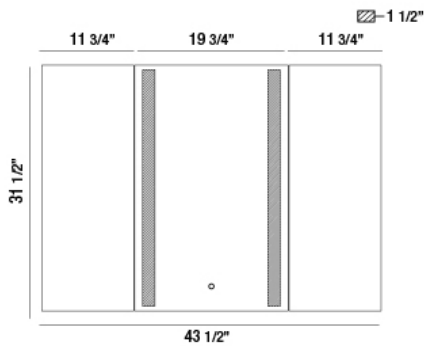

### Product Details

Item No.	:	34000-014
Finish	:	Chrome
Length	:	31.5"
Width	:	43.5"
Max Extension	:	1.5"
Est. Weight	:	71.5 lbs
IP Rating	:	44
Approval	:	cETLus

### TECHNICAL DETAILS

Power Wire Length	:	49"
Driver	:	Leatron