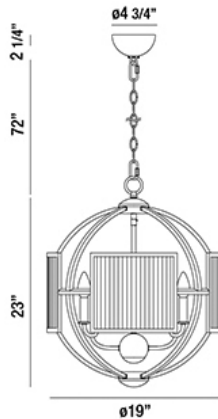

MANILOW, 6LT CHANDELIER

Product Details

Item No.	:	33849-027
Finish	:	Brass
Shade	:	Clear
Diameter	:	19"
Height	:	23"
Est. Weight	:	15.73 lbs
Approval	:	cULus

BULB DETAILS

No. of Bulbs	:	6
Bulb Type	:	B10
Bulb Voltage	:	120V
Bulb Wattage	:	60W
Bulb Socket	:	E12
Input Voltage	:	120V
Dimmable	:	No
Bulb Included	:	No

Options Available

ITEM NO.	FINISH	SHADE
33849-010	Polished Nickel	Clear
33849-027	Brass	Clear

TECHNICAL DETAILS

Hanging Support Type	:	Chain
Chain Length	:	72"
Power Wire Length	:	96"
Canopy Diameter	:	4.75"
Canopy Height	:	2.25"