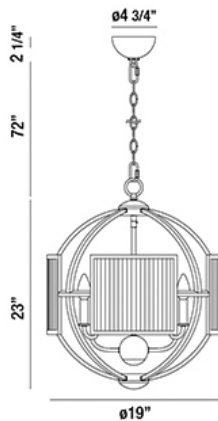

MANILOW, 6LT CHANDELIER

Product Details

Item No.	:	33849-010
Finish	:	Polished Nickel
Shade	:	Clear
Diameter	:	19"
Height	:	23"
Est. Weight	:	15.73 lbs
Approval	:	cULus

BULB DETAILS

No. of Bulbs	:	6
Bulb Type	:	B10
Bulb Voltage	:	120V
Bulb Wattage	:	60W
Bulb Socket	:	E12
Input Voltage	:	120V
Dimmable	:	No
Bulb Included	:	No

Options Available

ITEM NO.	FINISH	SHADE
33849-010	Polished Nickel	Clear
33849-027	Brass	Clear

TECHNICAL DETAILS

Hanging Support Type	:	Chain
Chain Length	:	72"
Power Wire Length	:	96"
Canopy Diameter	:	4.75"
Canopy Height	:	2.25"