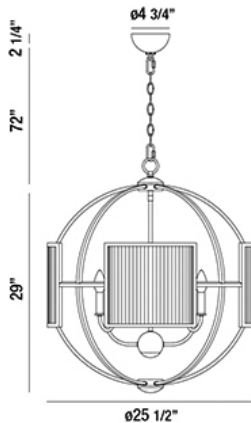

MANILOW, 8LT CHANDELIER

Product Details

Item No.	:	33848-020
Finish	:	Brass
Shade	:	Clear
Diameter	:	25.5"
Height	:	29"
Est. Weight	:	22 lbs
Approval	:	cULus

BULB DETAILS

No. of Bulbs	:	8
Bulb Type	:	B10
Bulb Voltage	:	120V
Bulb Wattage	:	60W
Bulb Socket	:	E12
Input Voltage	:	120V
Dimmable	:	No
Bulb Included	:	No

Options Available

ITEM NO.	FINISH	SHADE
33848-013	Polished Nickel	Clear
33848-020	Brass	Clear

TECHNICAL DETAILS

Hanging Support Type	:	Chain
Chain Length	:	72"
Power Wire Length	:	96"
Canopy Width	:	4.75"
Canopy Height	:	2.25"