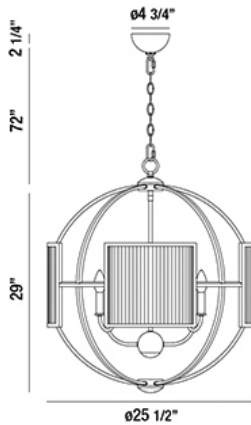

MANILOW, 8LT CHANDELIER

Product Details

Item No.	:	33848-013
Finish	:	Polished Nickel
Shade	:	Clear
Diameter	:	25.5"
Height	:	29"
Est. Weight	:	22 lbs
Approval	:	cULus

BULB DETAILS

No. of Bulbs	:	8
Bulb Type	:	B10
Bulb Voltage	:	120V
Bulb Wattage	:	60W
Bulb Socket	:	E12
Input Voltage	:	120V
Dimmable	:	No
Bulb Included	:	No

Options Available

ITEM NO.	FINISH	SHADE
33848-013	Polished Nickel	Clear
33848-020	Brass	Clear

TECHNICAL DETAILS

Hanging Support Type	:	Chain
Chain Length	:	72"
Power Wire Length	:	96"
Canopy Width	:	4.75"
Canopy Height	:	2.25"