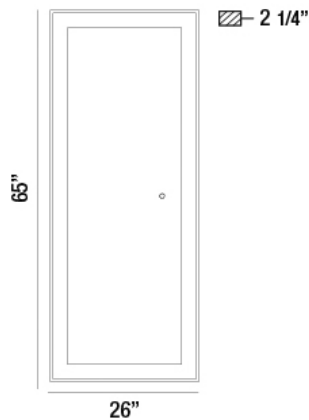

## 33833, RECTANGULAR EDGE-LIT LED MIRROR

### Product Details

Item No.	:	33833-019
Finish	:	Black/gold
Length	:	65"
Width	:	26"
Max Extension	:	2.25"
Est. Weight	:	70.84 lbs
IP Rating	:	20
Approval	:	cULus

### TECHNICAL DETAILS

Power Wire Length	:	83"
Driver	:	Mw 75w