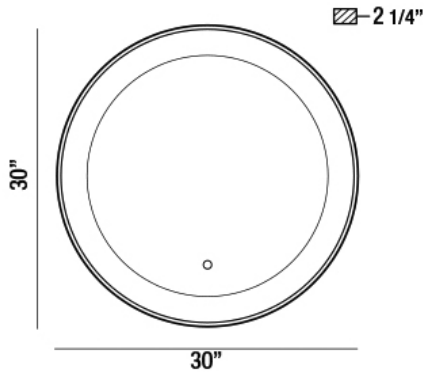

### Product Details

Item No.	:	33832-012
Finish	:	Silver
Diameter	:	30"
Max Extension	:	2.25"
Est. Weight	:	28.6 lbs
IP Rating	:	20
Approval	:	cULus

### BULB DETAILS

No. of Bulbs	:	1
Bulb Type	:	LED
Bulb Voltage	:	12V
Bulb Wattage	:	29W
Bulb Socket	:	LED
Input Voltage	:	120V
Dimmable	:	Yes
Lumens	:	3510lm
Kelvin	:	30/45/64K
CRI	:	90+
Bulb Included	:	Yes

### TECHNICAL DETAILS

Power Wire Length	:	30"
Driver	:	Mw 35w