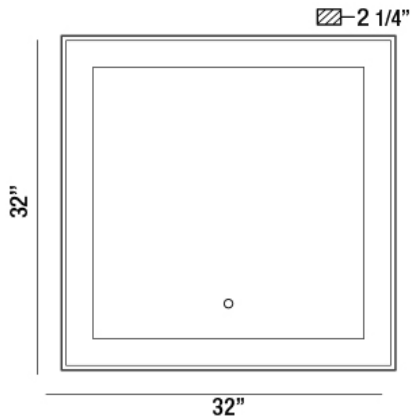

33831, SQUARE EDGE-LIT LED MIRROR

Product Details

Item No.	:	33831-015
Finish	:	Silver
Length	:	32"
Width	:	32"
Max Extension	:	2.25"
Est. Weight	:	37.4 lbs
IP Rating	:	20
Approval	:	cULus

BULB DETAILS

No. of Bulbs	:	1
Bulb Type	:	LED
Bulb Voltage	:	12V
Bulb Wattage	:	39W
Bulb Socket	:	LED
Input Voltage	:	120V
Dimmable	:	Yes
Lumens	:	4565lm
Kelvin	:	30/45/64K
CRI	:	90+
Bulb Included	:	Yes

Options Available

ITEM NO.	FINISH	SHADE
33831-015	Silver	

TECHNICAL DETAILS

Power Wire Length	:	30"
Driver	:	Mw 50w

PROJECT INFORMATION

Job Name: Date: Type:

Comments: