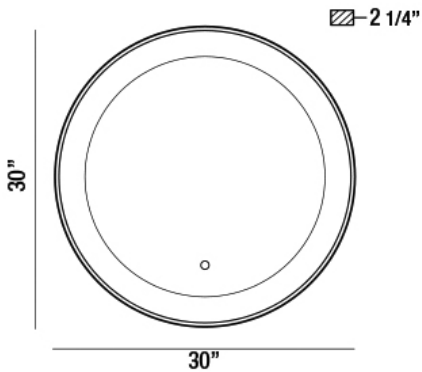

33830, ROUND EDGE-LIT LED MIRROR

Product Details

Item No.	:	33830-018
Finish	:	Black
Diameter	:	30"
Max Extension	:	2.25"
Est. Weight	:	28.6 lbs
IP Rating	:	20
Approval	:	cULus

BULB DETAILS

No. of Bulbs	:	1
Bulb Type	:	LED
Bulb Voltage	:	12V
Bulb Wattage	:	29W
Bulb Socket	:	LED
Input Voltage	:	120V
Dimmable	:	Yes
Lumens	:	3510lm
Kelvin	:	30/45/64K
CRI	:	90+
Bulb Included	:	Yes

Options Available

ITEM NO.	FINISH	SHADE
33830-018	Black	

TECHNICAL DETAILS

Power Wire Length	:	30"
Driver	:	Mw 50w

PROJECT INFORMATION

Job Name: Date: Type:

Comments: