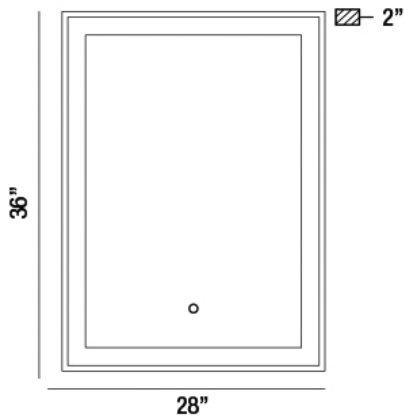

33827, LARGE RECT EDGE-LIT LED MIRROR

Product Details

Item No.	:	33827-018
Finish	:	Chrome
Shade	:	Clear
Length	:	36"
Width	:	28"
Max Extension	:	2"
Est. Weight	:	43.78 lbs
IP Rating	:	44
Approval	:	cULus

Options Available

ITEM NO.	FINISH	SHADE
33827-018	Chrome	Clear

TECHNICAL DETAILS

Power Wire Length	:	30"
Driver	:	Mw 50w

PROJECT INFORMATION

Job Name: Date: Type:

Comments: