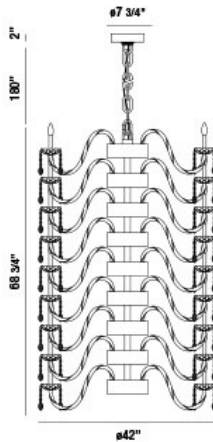

### PRODUCT DETAILS

No.	:	33763-033
Product Color	:	CHROME
Product Material	:	METAL
Shade / Accent Colour	:	COGNAC
Shade / Accent Material	:	CRYSTAL
Diameter	:	42"
Height	:	68.75"
Overall Height	:	250.75"
Weight	:	255lbs

### LIGHT SOURCE DETAILS

Number of Bulbs	:	108
Light Source	:	Incandescent
Light Source Type	:	B10
Input Voltage	:	120V
Bulb Voltage	:	120V
Socket Type	:	E12
Wattage	:	60W
Total Wattage	:	6480W
Bulb Included	:	No
Dimmable	:	Yes

### TECHNICAL DETAILS

Hanging Support Type	:	CHAIN
Hanging Support Length	:	180"
Canopy / Backplate Height	:	2"
Canopy / Backplate Dia.	:	7.75"
Location	:	DRY
Approval	:	