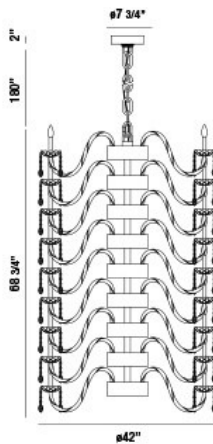

FERRERO, 42" ROUND CHANDELIER

PRODUCT DETAILS

No.	:	33763-026
Product Color	:	CHROME
Product Material	:	METAL
Shade / Accent Colour	:	SMOKE
Shade / Accent Material	:	CRYSTAL
Diameter	:	42"
Height	:	68.75"
Overall Height	:	250.75"
Weight	:	255lbs

LIGHT SOURCE DETAILS

Number of Bulbs	:	108
Light Source	:	Incandescent
Light Source Type	:	B10
Input Voltage	:	120V
Bulb Voltage	:	120V
Socket Type	:	E12
Wattage	:	60W
Total Wattage	:	6480W
Bulb Included	:	No
Dimmable	:	Yes

Options Available

ITEM NO.	FINISH	SHADE
33763-019	CHROME	CLEAR
33763-026	CHROME	SMOKE
33763-033	CHROME	COGNAC

TECHNICAL DETAILS

Hanging Support Type	:	CHAIN
Hanging Support Length	:	180"
Canopy / Backplate Height	:	2"
Canopy / Backplate Dia.	:	7.75"
Location	:	DRY
Approval	:	