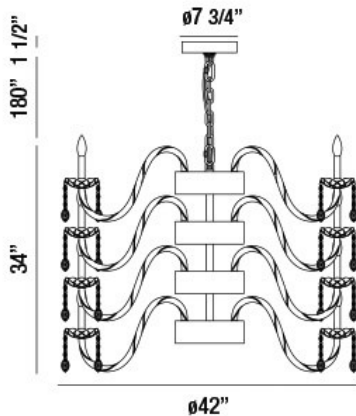

FERRERO, 42" ROUND CHANDELIER

PRODUCT DETAILS

No.	:	33762-012
Product Color	:	CHROME
Product Material	:	METAL
Shade / Accent Colour	:	CLEAR
Shade / Accent Material	:	CRYSTAL
Diameter	:	42"
Height	:	34"
Overall Height	:	215.5"
Weight	:	105lbs

LIGHT SOURCE DETAILS

Number of Bulbs	:	48
Light Source	:	Incandescent
Light Source Type	:	B10
Input Voltage	:	120V
Bulb Voltage	:	120V
Socket Type	:	E12
Wattage	:	60W
Total Wattage	:	2880W
Bulb Included	:	No
Dimmable	:	Yes

Options Available

ITEM NO.	FINISH	SHADE
33762-012	CHROME	CLEAR
33762-029	CHROME	SMOKE

TECHNICAL DETAILS

Hanging Support Type	:	CHAIN
Hanging Support Length	:	180"
Canopy / Backplate Height	:	1.5"
Canopy / Backplate Dia.	:	7.75"
Location	:	DRY
Approval	:	